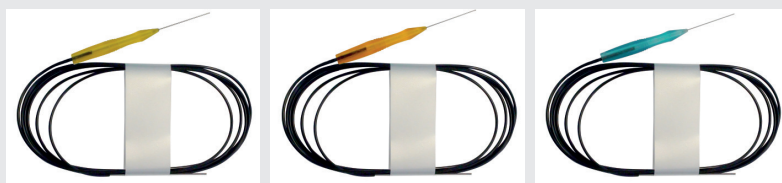

## Endo Illuminator Panorama Wide Panorama Illumination

### Features and Benefits

- Wide panoramic tip for optimal illumination
- Shielded design to avoid glare during the procedure
- Oertli<sup>®</sup> micro-connector
- Color coded by gauge size

### Description

All articles are delivered sterile, single use, box of 10

<b>20G</b>	VV300191	Endo Illuminator Panorama, shielded, 20G, micro-connector
<b>23G</b>	VV300194	Endo Illuminator Panorama, shielded, 23G, micro-connector
<b>25G</b>	VV300195	Endo Illuminator Panorama, shielded, 25G, micro-connector